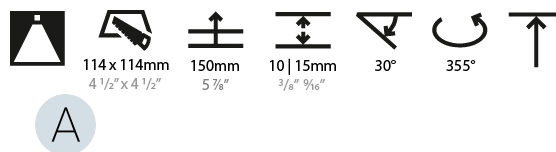

PHYSICAL

Shape: Square
Length (mm): 119
Length (in): 4 11/16
Width (mm): 119
Width (in): 4 11/16
Depth (mm): 132
Depth (in): 5 3/16
Ceiling Thickness (mm): 10 / 12.5 / 15
Ceiling Thickness (in): 3/8 or 1/2 or 9/16
Min. Recessing Depth (mm): 200
Min. Recessing Depth (in): 7 7/8
Light Distribution: Adjustable / Downlight
Weight (kg): 0.544
Weight (lbs): 1.2
Fixture Finish: SSR / BKV / CWI / CRY / HAB / LAG / UFT / ITA / RUA / RUR / MIC / FTG / MYG / TWT / LOD / PUS / FRO / FUP / KIA / POP / BLS / SPG / MEY / GOH / GUM / CHC / COM / ABZ / JAG / OBR / MOS / ROR
Fixture Material: Aluminum Die Cast
Cut-out Measurements: 114mm / 4 1/2" x 114mm / 4 1/2"

ELECTRICAL

Lamp Type: LED (Zhaga Standard)
Input Wattage (W): 13.2 / 16.5
Total Output Wattage (W): 12 / 14
Dimming: Tri-Mode (Non-Dimming and Phase Dimming (120Vac only) and 0-10V Dimming)
Driver Included: No
Driver Location: Recessed Housing
Driver Type: Constant Current - Universal
Driver Class: Class 2
Housing: See components
Input Voltage (V): 120 - 277
Constant Current (MA): 350

LED

Number of LEDs: 1
Color Temperature (°K): 2700 / 3000 / 3500 / 4000
Max. Delivered Lumen (lm): 850 / 950 / 1019 / 1040
Nominal Lumen (lm): 960 / 1070 / 1156 / 1180
CRI: >90 CRI
Lamp Life (hrs): 50000

OPTICAL

Reflector°: 10
Adjustability: Rotational 355°; Tilt 30°

RATINGS AND CERTIFICATIONS

Certified By: Certified for North American Standards
IP rating: IP20