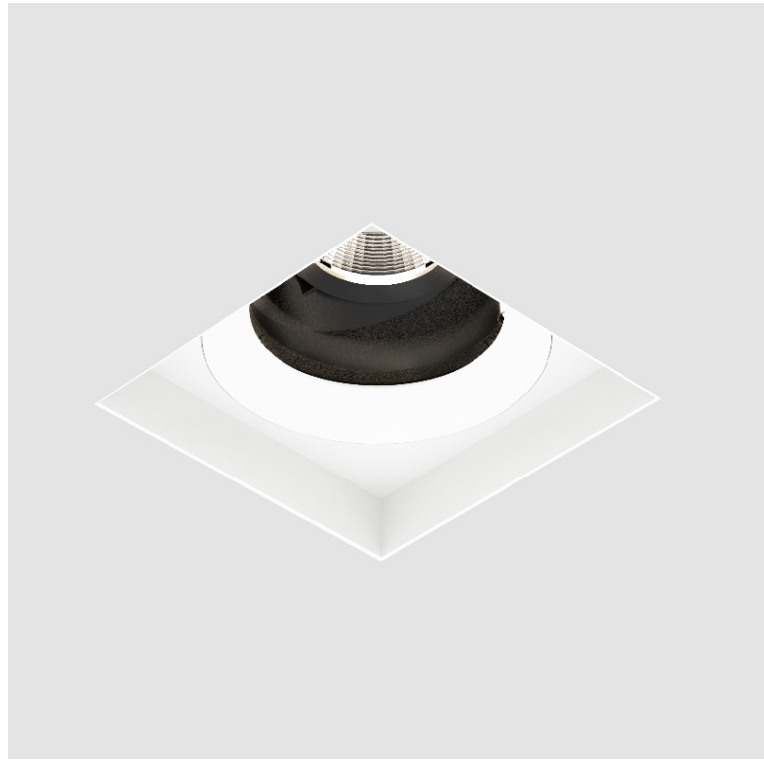

ELECTRICAL

Lamp Type: LED (Zhaga Standard)
Input Wattage (W): 13.2 (2700K) / 16.5
Total Output Wattage (W): 12 (2700K) / 15
Dimming: Tri-Mode (Non-Dimming and Phase Dimming (120Vac only) and 0-10V Dimming)
Driver Included: No
Driver Location: Recessed Housing
Driver Type: Constant Current - Universal
Driver Class: Class 2
Housing: See components
Input Voltage (V): 120 - 277
Constant Current (MA): 350

LED

Number of LEDs: 1
Color Temperature (°K): 2700 / 3000 / 3500 / 4000
Max. Delivered Lumen (lm): 850 / 950 / 1019 / 1040
Nominal Lumen (lm): 960 / 1070 / 1156 / 1180
CRI: >90 CRI
Efficiency (%): 88.5
Lamp Life (hrs): 50000
Upon Request: RGB-W Tunable White Special Color Temperature Special LED

OPTICAL

Reflector: 10
Adjustability: Rotational 355°; Tilt 30°
Upon Request: Special Beam Angles

RATINGS AND CERTIFICATIONS

Zaneen Lighting Inc. © 2021, T 1900 280-3382, F 416-247-9319, www.zaneen.com

Available for international specifications by adding "INT" at the end of the existing Model #. For assistance on 'custom' specifications, contact zteam@zaneen.com. In a constant effort to supply the best product, we reserve the right to change specifications or materials without notice. The most recent specification sheets are found at zaneen.com
IP rating: IP20