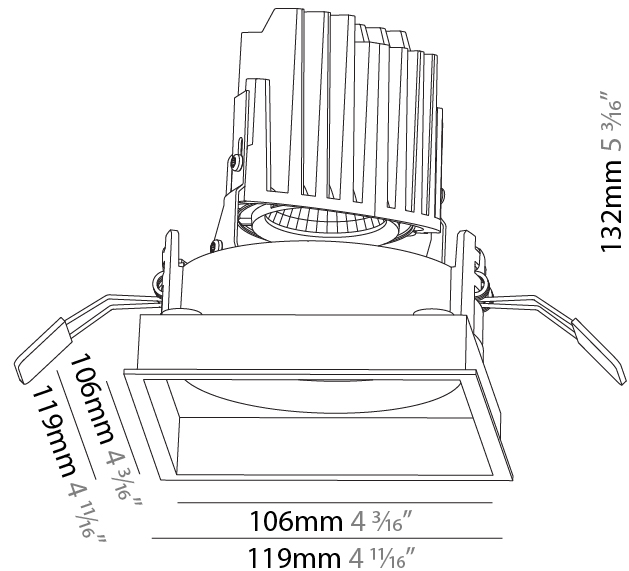

PHYSICAL

Shape: Square
Length (mm): 119
Length (in): 4 11/16
Width (mm): 119
Width (in): 4 11/16
Depth (mm): 132
Depth (in): 5 3/16
Ceiling Thickness (mm): 10 / 12.5 / 15
Ceiling Thickness (in): 3/8 or 1/2 or 9/16
Min. Recessing Depth (mm): 200
Min. Recessing Depth (in): 7 7/8
Light Distribution: Adjustable / Downlight
Weight (kg): 0.544
Weight (lbs): 1.2
Fixture Finish: SSR / BKV / CWI / CRY / HAB / LAG / UFT / ITA / RUA / RUR / MIC / FTG / MYG / TWT / LOD / PUS / FRO / FUP / KIA / POP / BLS / SPG / MEY / GOH / GUM / CHC / COM / ABZ / JAG / OBR / MOS / ROR
Fixture Material: Aluminum Die Cast
Cut-out Measurements: 114mm / 4 1/2" x 114mm / 4 1/2"

ELECTRICAL

Lamp Type: LED (Zhaga Standard)
Input Wattage (W): 13.2 / 16.5
Total Output Wattage (W): 12 / 14
Dimming: Tri-Mode (Non-Dimming and Phase Dimming (120Vac only) and 0-10V Dimming)
Driver Included: No
Driver Location: Recessed Housing
Driver Type: Constant Current - Universal
Driver Class: Class 2
Housing: See components
Input Voltage (V): 120 - 277
Constant Current (MA): 350

LED

Number of LEDs: 1
Color Temperature (°K): 2700 / 3000 / 3500 / 4000
Max. Delivered Lumen (lm): 850 / 950 / 1019 / 1040
Nominal Lumen (lm): 960 / 1070 / 1156 / 1180
CRI: >90 CRI
Lamp Life (hrs): 50000

OPTICAL

Reflector°: 10
Adjustability: Rotational 355°; Tilt 30°

RATINGS AND CERTIFICATIONS

Certified By: Certified for North American Standards
IP rating: IP20