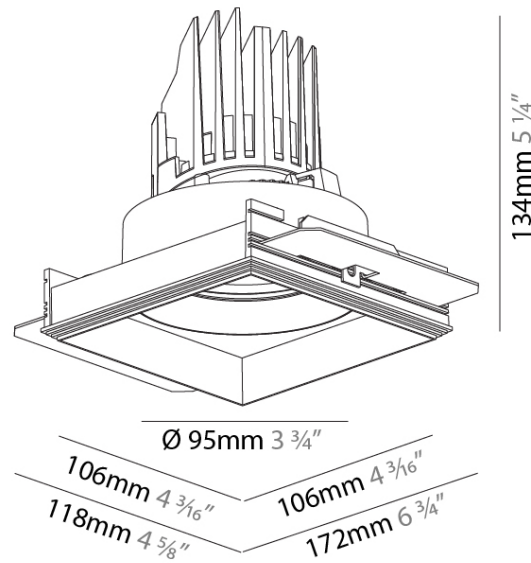

ELECTRICAL

Lamp Type: LED (Zhaga Standard)
Input Wattage (W): 13.2 (2700K) / 16.5
Total Output Wattage (W): 12 (2700K) / 15
Dimming: Tri-Mode (Non-Dimming and Phase Dimming (120Vac only) and 0-10V Dimming)
Driver Included: No
Driver Location: Recessed Housing
Driver Type: Constant Current - Universal
Driver Class: Class 2
Housing: See components
Input Voltage (V): 120 - 277
Constant Current (MA): 350

LED

Number of LEDs: 1
Color Temperature (°K): 2700 / 3000 / 3500 / 4000
Max. Delivered Lumen (lm): 850 / 950 / 1019 / 1040
Nominal Lumen (lm): 960 / 1070 / 1156 / 1180
CRI: >90 CRI
Efficiency (%): 88.5
Lamp Life (hrs): 50000
Upon Request: RGB-W Tunable White Special Color Temperature Special LED

OPTICAL

Reflector: 10
Adjustability: Rotational 355°; Tilt 30°
Upon Request: Special Beam Angles

RATINGS AND CERTIFICATIONS

Zaneen Lighting Inc. © 2021, T 1900 280-3382, F 416-247-9319, www.zaneen.com

Available for international specifications by adding "INT" at the end of the existing Model #. For assistance on 'custom' specifications, contact zteam@zaneen.com. In a constant effort to supply the best product, we reserve the right to change specifications or materials without notice. The most recent specification sheets are found at zaneen.com
IP rating: IP20